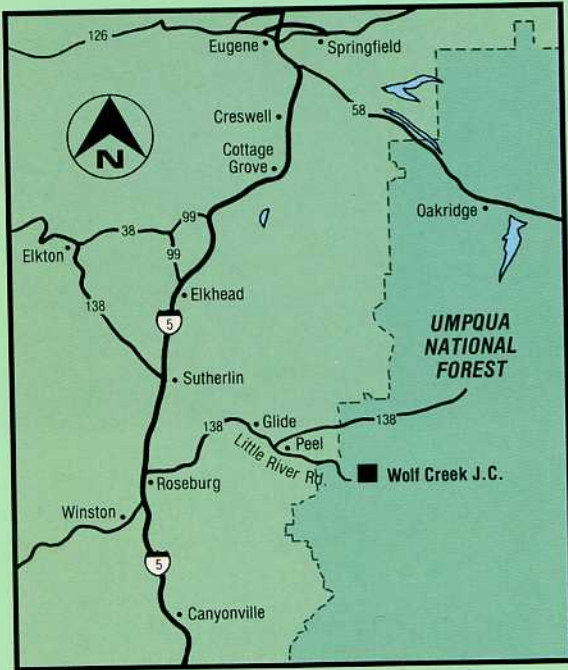

WOLF CREEK

Job Corps Center

**FOR MORE
INFORMATION ABOUT THE
WOLF CREEK JOB CORPS
CENTER, PLEASE CONTACT:**

**U.S. DEPT. OF LABOR
ETA / JOB CORPS
OR:**

**OPERATED BY:
THE U.S. FOREST SERVICE**

**Make a *NEW LIFE*
and a *GOOD LIVING.***

**(503) 496-3507
LITTLE RIVER ROUTE
GLIDE, OREGON 97443**